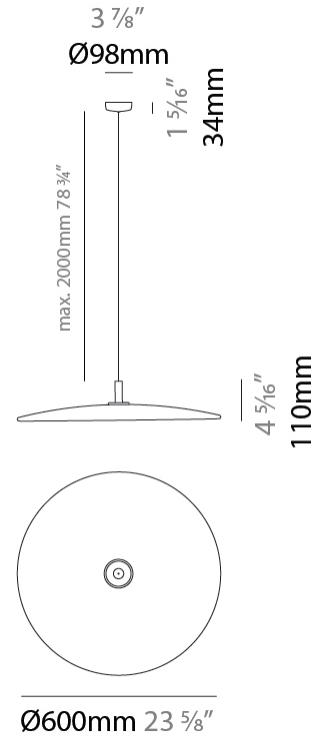

ILLA SUSPENSION

D111211-

base number Color
Temperature

1. To build a product code in our configurator select the specify button on the base model # product page
2. To build a manual product code on this datasheet choose from the options listed below in blue font and add the suffix to the base model #

GENERAL

Series: Illa
Partner: Ole
Division: Design
Installation: Suspension
Product Type: Pendant
Mounting Location: Ceiling
Light Distribution: Direct / Indirect

PHYSICAL

Shape: Round
Diameter (mm): 600
Diameter (in): 23 ⁵/₈
Height (mm): 110
Height (in): 4 ⁵/₁₆
Max. Overall Height (mm): 2110
Max. Overall Height (in): 83 ¹/₁₆
Diffuser: PMMA - Opal
Fixture Finish: EGR
Holder Finish: WHI
Fixture Material: Fabric Cord / Metal
Primary Material: Fabric - Recycled
Cable Details: 2000mm/78 3/4" Black Cable

ELECTRICAL

Lamp Type: LED
Input Wattage (W): 10
Total Output Wattage (W): 10
Input Voltage (V): 120

LED

Color Temperature (°K): 2700 / 3000 / 4000
Nominal Lumen (lm): 399 / 432 / 451
CRI: >90 CRI
Lamp Life (hrs): 50000

OPTICAL

RATINGS AND CERTIFICATIONS

Certified By: Certified for North American Standards
IP rating: IP20

PROJECT
TYPE
SPECIFIER
QUANTITY
DATE