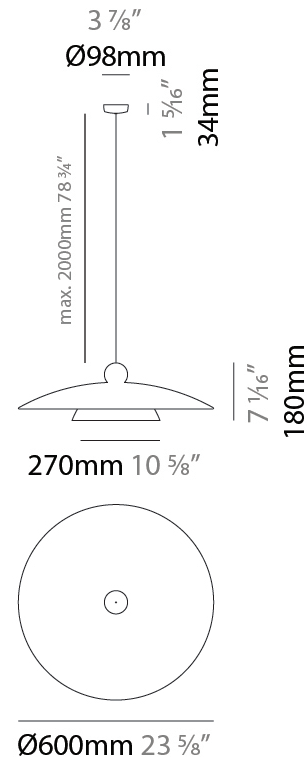

PROJECT
TYPE
SPECIFIER
QUANTITY
DATE

ILLA SUSPENSION

D111209-

base number Color
Temperature

1. To build a product code in our configurator select the specify button on the base model # product page
2. To build a manual product code on this datasheet choose from the options listed below in blue font and add the suffix to the base model #

GENERAL

Series: Illa
Partner: Ole
Division: Design
Installation: Suspension
Product Type: Pendant
Mounting Location: Ceiling
Light Distribution: Direct / Indirect

PHYSICAL

Shape: Round
Diameter (mm): 600
Diameter (in): 23 ⁷/₈
Height (mm): 180
Height (in): 7 ¹/₁₆
Max. Overall Height (mm): 2180
Max. Overall Height (in): 85 ¹³/₁₆
Diffuser: PMMA - Opal
Fixture Finish: EGR
Holder Finish: WHI
Fixture Material: Fabric Cord / Metal
Primary Material: Fabric - Recycled
Cable Details: 2000mm/78 3/4" Black Cable

ELECTRICAL

Lamp Type: LED
Input Wattage (W): 10
Total Output Wattage (W): 10
Input Voltage (V): 120

LED

Color Temperature (°K): 2700 / 3000 / 4000
Nominal Lumen (lm): 399 / 432 / 451
CRI: >90 CRI
Lamp Life (hrs): 50000

OPTICAL

RATINGS AND CERTIFICATIONS

Certified By: Certified for North American Standards
IP rating: IP20