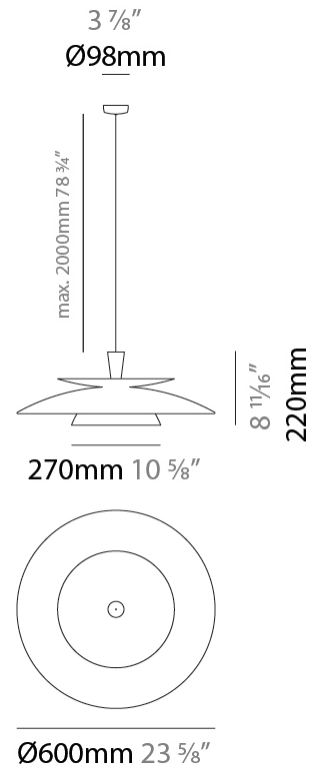

ILLA SUSPENSION

D111213-

base number Color
Temperature

1. To build a product code in our configurator select the specify button on the base model # product page
2. To build a manual product code on this datasheet choose from the options listed below in blue font and add the suffix to the base model #

GENERAL

Series: Illa
Partner: Ole
Division: Design
Installation: Suspension
Product Type: Pendant
Mounting Location: Ceiling
Light Distribution: Direct / Indirect

PHYSICAL

Shape: Round
Diameter (mm): 600
Diameter (in): 23 ⁵/₈
Height (mm): 220
Height (in): 8 ¹¹/₁₆
Max. Overall Height (mm): 2220
Max. Overall Height (in): 87 ³/₈
Diffuser: PMMA - Opal
Fixture Finish: EGR
Holder Finish: WHI
Fixture Material: Fabric Cord / Metal
Primary Material: Fabric - Recycled
Cable Details: 2000mm/78 3/4" Black Cable

ELECTRICAL

Lamp Type: LED
Input Wattage (W): 10
Total Output Wattage (W): 10
Input Voltage (V): 120

LED

Color Temperature (°K): 2700 / 3000 / 4000
Nominal Lumen (lm): 399 / 432 / 451
CRI: >90 CRI
Lamp Life (hrs): 50000

OPTICAL

RATINGS AND CERTIFICATIONS

Certified By: Certified for North American Standards
IP rating: IP20

PROJECT
TYPE
SPECIFIER
QUANTITY
DATE